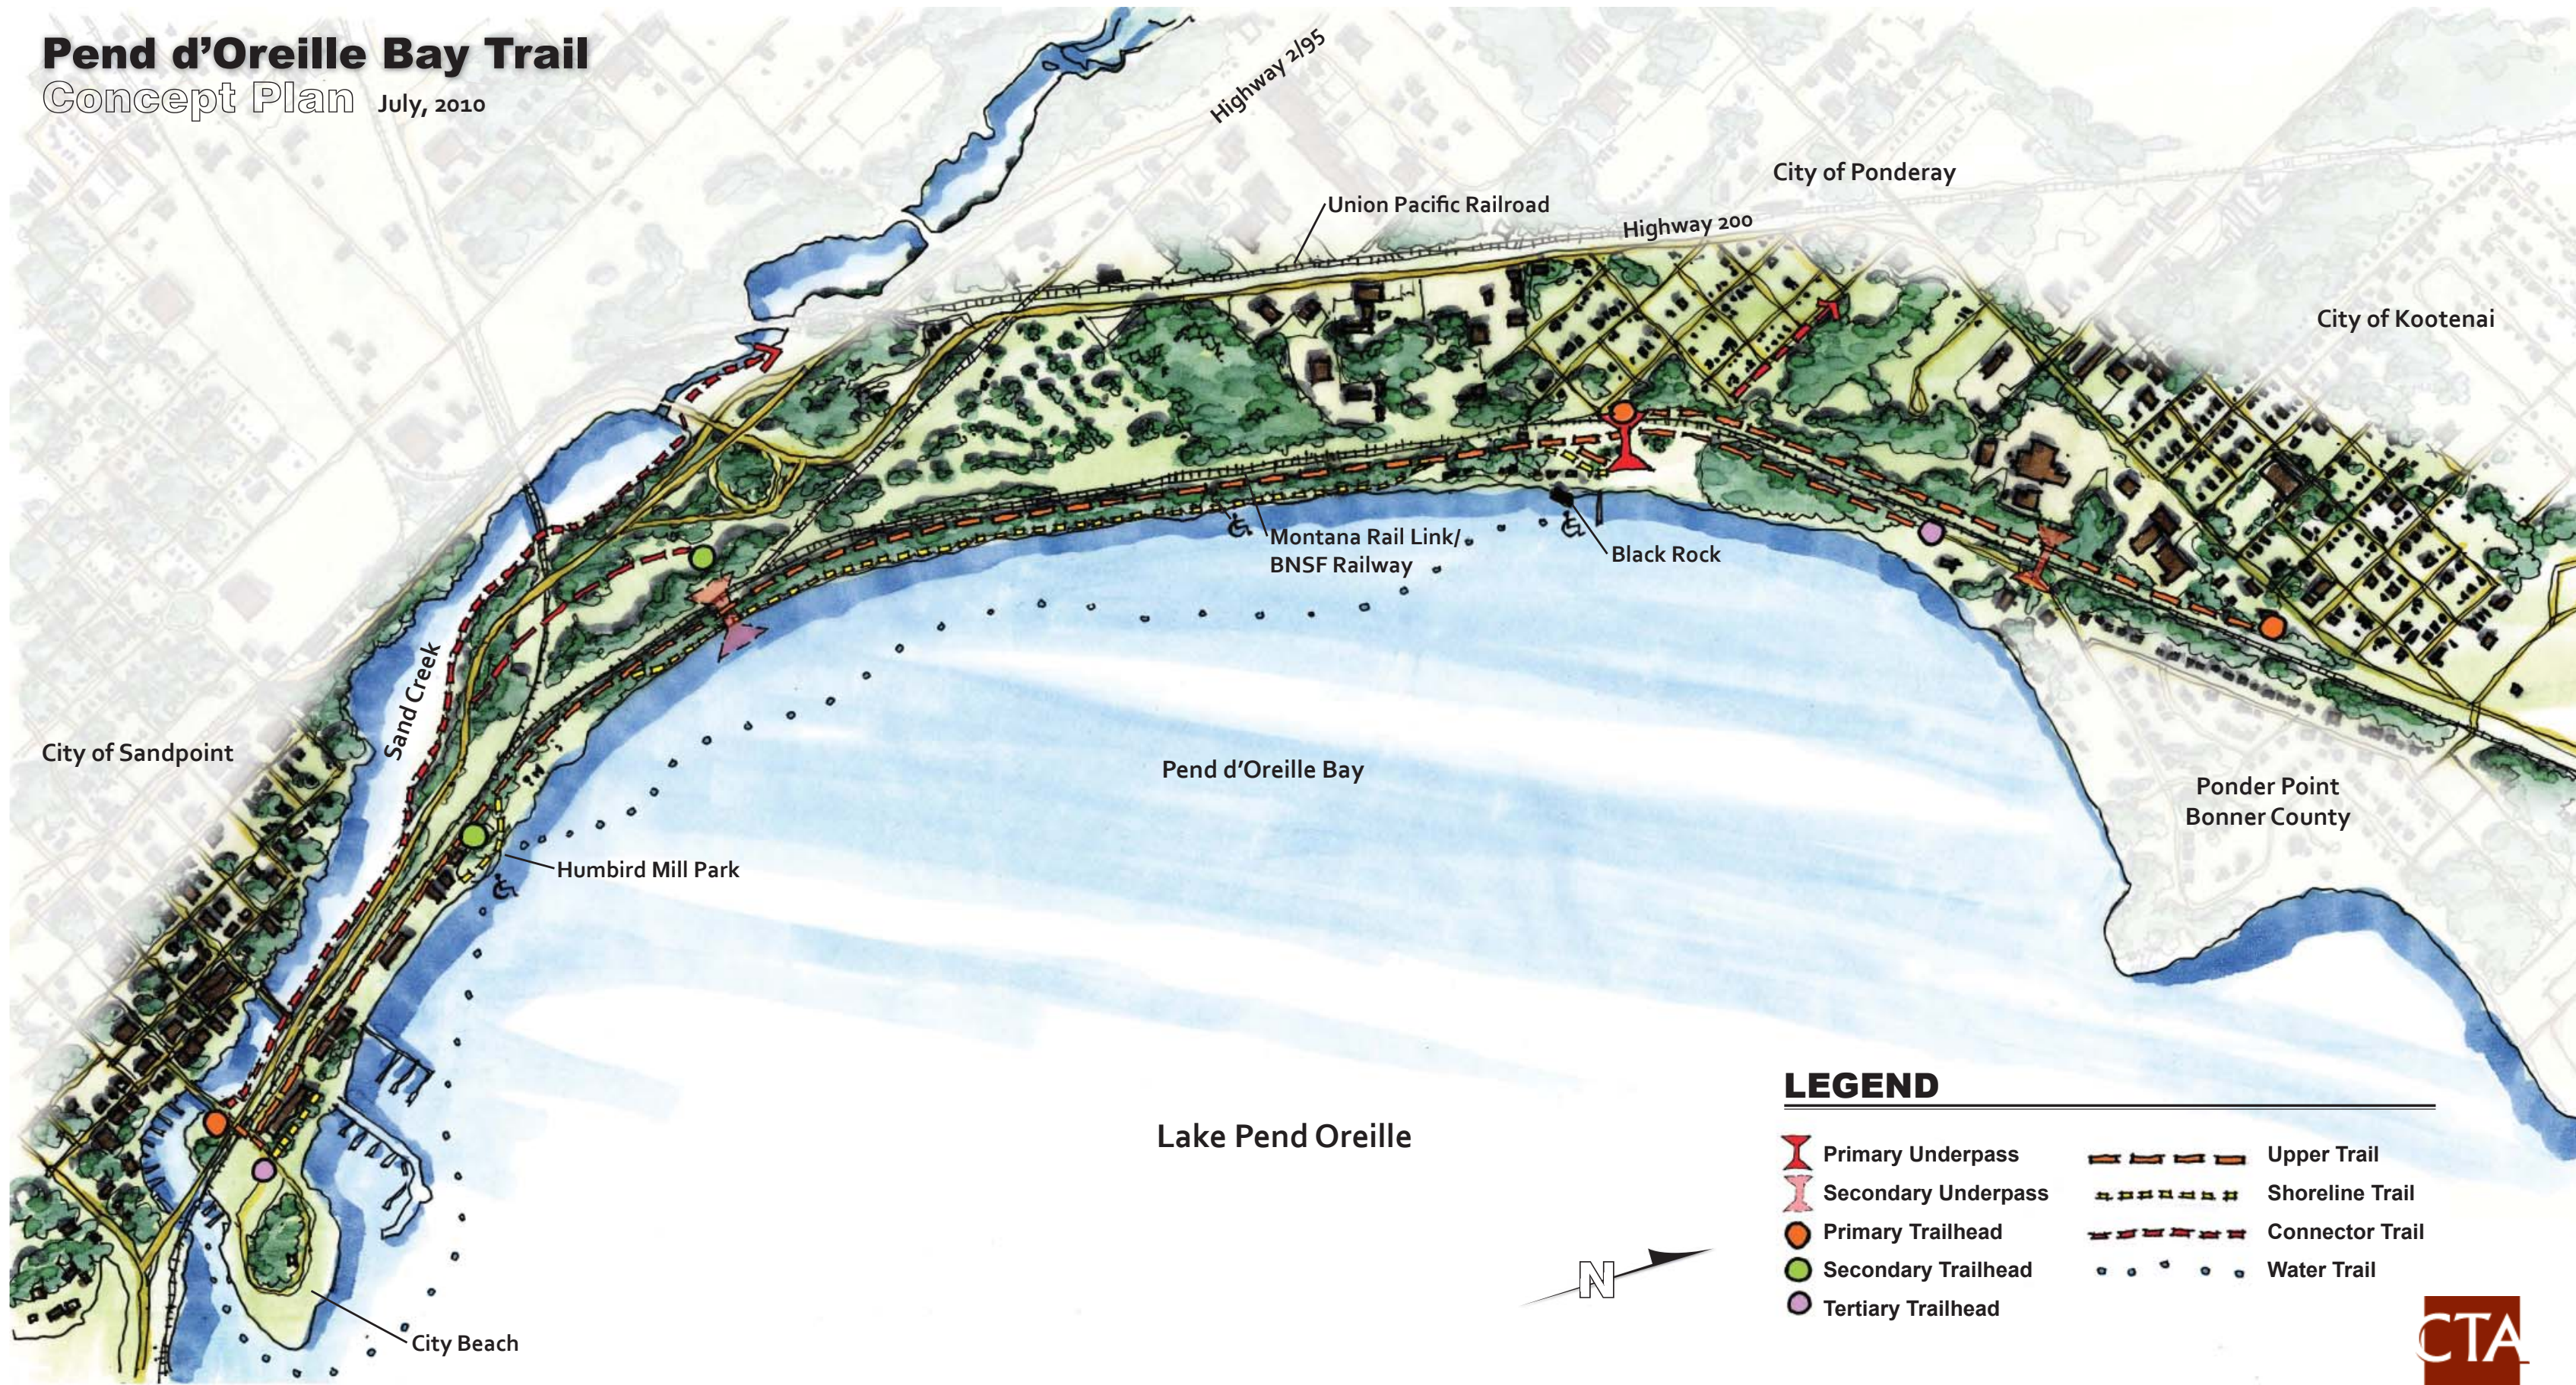

Pend d'Oreille Bay Trail

Concept Plan July, 2010

LEGEND

- | | | | |
|---|---------------------|---|-----------------|
|  | Primary Underpass |  | Upper Trail |
|  | Secondary Underpass |  | Shoreline Trail |
|  | Primary Trailhead |  | Connector Trail |
|  | Secondary Trailhead |  | Water Trail |
|  | Tertiary Trailhead | | |